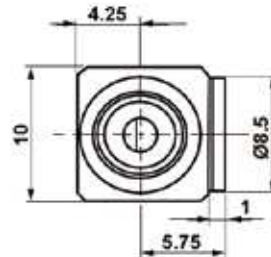

RACOR RECTO MACHO INOX + TUERCA + ARANDELA

Stainless steel male straight fitting + Nut + Washer

Código / Code	Ø	R (T)	A
CO-ASREC4X	4	M6	Ø2.5
CO-ASREC6X	6	M6	Ø4

RACOR CODO

Stainless steel male straight fitting + Nut + Washer

Bulkhead male - female

Código / Code	DESCRIPCIÓN / DESCRIPTION	M (M)	H (H)	Tuerca / nut
CO-ASPASM10X	Racor Pasatabiques / bulkhead	10x1.5	M6/100	M10

PASATABIQUES

Bulkhead

Código / Code	DESCRIPCIÓN / DESCRIPTION	M (M)	Tuerca / nut
CO-ASPASM1/8X	Racor Pasatabiques / bulkhead	10x1.5	M10