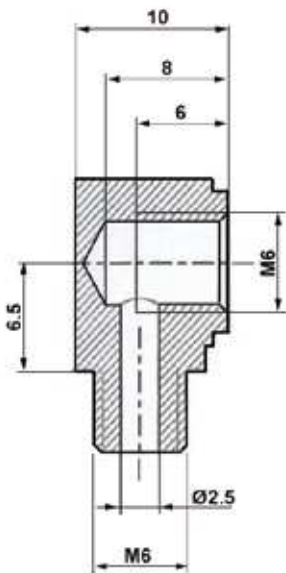

RACOR RECTO MACHO INOX + TUERCA + ARANDELA

Stainless steel male straight fitting + Nut + Washer

Código / Code	Ø	R (T)	A
CO-ASREC4X	4	M6	Ø2.5
CO-ASREC6X	6	M6	Ø4

RACOR CODO

Stainless steel male straight fitting + Nut + Washer

Bulkhead male - female

Código / Code	DESCRIPCIÓN / DESCRIPTION	M (M)	H (H)	Tuerca / nut
CO-ASPASM10X	Racor Pasatabiques / bulkhead	10x1.5	M6/100	M10

PASATABIQUES

Bulkhead

Código / Code	DESCRIPCIÓN / DESCRIPTION	M (M)	Tuerca / nut
CO-ASPASM1/8X	Racor Pasatabiques / bulkhead	10x1.5	M10