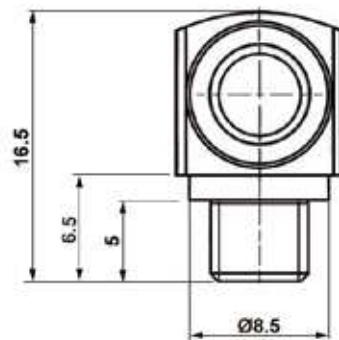

RACOR RECTO MACHO INOX + TUERCA + ARANDELA

Stainless steel male straight fitting + Nut + Washer

Código / Code	Ø	R (T)	A
CO-ASREC4X	4	M6	Ø2.5
CO-ASREC6X	6	M6	Ø4

RACOR CODO

Stainless steel male straight fitting + Nut + Washer

Bulkhead male - female

Código / Code	DESCRIPCIÓN / DESCRIPTION	M (M)	H (H)	Tuerca / nut
CO-ASPASM10X	Racor Pasatabiques / bulkhead	10x1.5	M6/100	M10

PASATABIQUES

Bulkhead

Código / Code	DESCRIPCIÓN / DESCRIPTION	M (M)	Tuerca / nut
CO-ASPASM1/8X	Racor Pasatabiques / bulkhead	10x1.5	M10