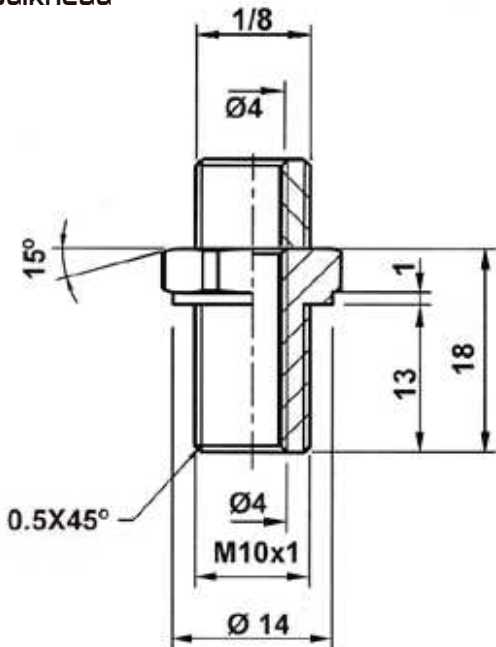

RACOR RECTO MACHO INOX + TUERCA + ARANDELA

Stainless steel male straight fitting + Nut + Washer

Código / Code	Ø	R (T)	A
CO-ASREC4X	4	M6	Ø2.5
CO-ASREC6X	6	M6	Ø4

RACOR CODO

Stainless steel male straight fitting + Nut + Washer

Bulkhead male - female

Código / Code	DESCRIPCIÓN / DESCRIPTION	M (M)	H (H)	Tuerca / nut
CO-ASPASM10X	Racor Pasatabiques / bulkhead	10x1.5	M6/100	M10

PASATABIQUES

Bulkhead

Código / Code	DESCRIPCIÓN / DESCRIPTION	M (M)	Tuerca / nut
CO-ASPASM1/8X	Racor Pasatabiques / bulkhead	10x1.5	M10