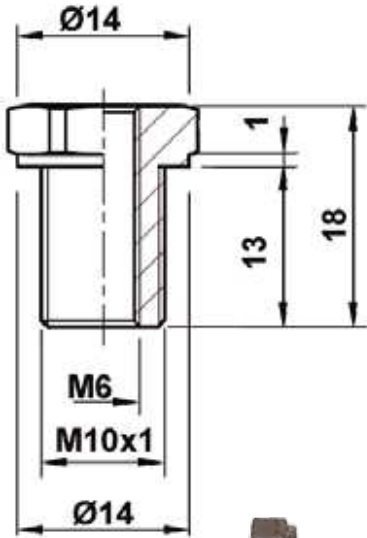

RACOR RECTO MACHO INOX + TUERCA + ARANDELA

Stainless steel male straight fitting + Nut + Washer

Código / Code	Ø	R (T)	A
CO-ASREC4X	4	M6	Ø2.5
CO-ASREC6X	6	M6	Ø4

RACOR CODO

Stainless steel male straight fitting + Nut + Washer

Bulkhead male - female

Código / Code	DESCRIPCIÓN / DESCRIPTION	M (M)	H (H)	Tuerca / nut
CO-ASPASM10X	Racor Pasatabiques / bulkhead	10x1.5	M6/100	M10

PASATABIQUES

Bulkhead

Código / Code	DESCRIPCIÓN / DESCRIPTION	M (M)	Tuerca / nut
CO-ASPASM1/8X	Racor Pasatabiques / bulkhead	10x1.5	M10