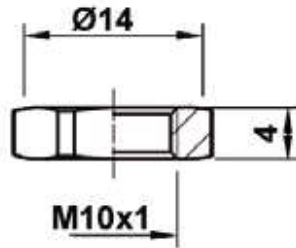

RACOR RECTO MACHO INOX + TUERCA + ARANDELA

Stainless steel male straight fitting + Nut + Washer

Código / Code	Ø	R (T)	A
CO-ASREC4X	4	M6	Ø2.5
CO-ASREC6X	6	M6	Ø4

RACOR CODO

Stainless steel male straight fitting + Nut + Washer

Código / Code	R (T)
CO-ASCODM6X	M6

NOTA: // NOTE:
Para obtener racor codo solicitar //
To get elbow fitting have to be ordered:
Ø4 CO-ASCODM6X + CO-ASREC4X
Ø6 CO-ASCODM6X + CO-ASREC6X

PASATABIQUES M - H

Bulkhead male - female

Código / Code	DESCRIPCIÓN / DESCRIPTION	M (M)	H (H)	Tuerca / nut
CO-ASPASM10X	Racor Pasatabiques / bulkhead	10x1.5	M6/100	M10

PASATABIQUES

Bulkhead

Código / Code	DESCRIPCIÓN / DESCRIPTION	M (M)	Tuerca / nut
CO-ASPASM1/8X	Racor Pasatabiques / bulkhead	10x1.5	M10