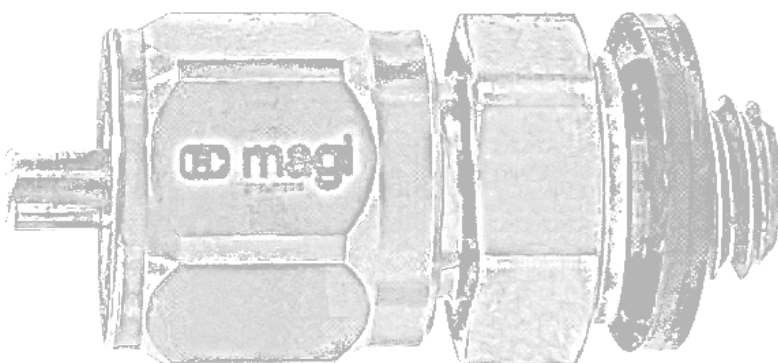

RACOR ENGRASE ACERO INOXIDABLE
STAINLESS STEEL LUBRICATION ACCESSORIES

INDICE

INDEX

RACOR RECTO MACHO INOX + TUERCA + ARANDELA Stainless steel male straight fitting + Nut + Washer.....	3
--	----------

RACOR CODO Elbow fitting.....	3
---	----------

PASATABIQUES M - H Bulkhead male - female.....	4
--	----------

PASATABIQUES Bulkhead.....	4
--------------------------------------	----------

CARACTERÍSTICAS TÉCNICAS RACORES INOX

Technical data Stainless steel fitting

- **Cantos redondeados para evitar espacios donde puedan acumularse bacterias.** / *All the edges are round to avoid dirty and bacterium inside.*

- **Junta mecánica de estanqueidad / Block Mechanical seal**

RACOR RECTO MACHO INOX + TUERCA + ARANDELA

Stainless steel male straight fitting + Nut + Washer

Código / Code	Ø	R (T)	A
CO-ASREC4X	4	M6	Ø2.5
CO-ASREC6X	6	M6	Ø4

RACOR CODO

Stainless steel male straight fitting + Nut + Washer