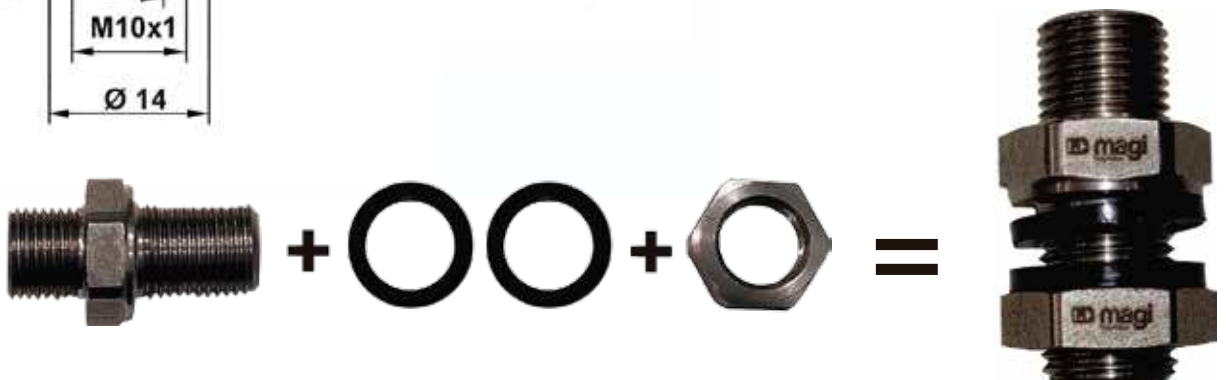

RACOR RECTO MACHO INOX + TUERCA + ARANDELA

Stainless steel male straight fitting + Nut + Washer

Código / Code	Ø	R (T)	A
CO-ASREC4X	4	M6	Ø2.5
CO-ASREC6X	6	M6	Ø4

RACOR CODO

Stainless steel male straight fitting + Nut + Washer

Bulkhead male - female

Código / Code	DESCRIPCIÓN / DESCRIPTION	M (M)	H (H)	Tuerca / nut
CO-ASPASM10X	Racor Pasatabiques / bulkhead	10x1.5	M6/100	M10

PASATABIQUES

Bulkhead

Código / Code	DESCRIPCIÓN / DESCRIPTION	M (M)	Tuerca / nut
CO-ASPASM1/8X	Racor Pasatabiques / bulkhead	10x1.5	M10