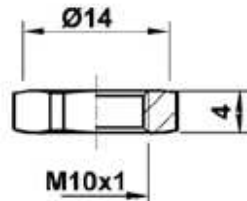

RACOR RECTO MACHO INOX + TUERCA + ARANDELA

Stainless steel male straight fitting + Nut + Washer

Código / Code	Ø	R (T)	A
CO-ASREC4X	4	M6	Ø2.5
CO-ASREC6X	6	M6	Ø4

RACOR CODO

Stainless steel male straight fitting + Nut + Washer

Bulkhead male - female

Código / Code	DESCRIPCIÓN / DESCRIPTION	M (M)	H (H)	Tuerca / nut
CO-ASPASM10X	Racor Pasatabiques / bulkhead	10x1.5	M6/100	M10

PASATABIQUES

Bulkhead

Código / Code	DESCRIPCIÓN / DESCRIPTION	M (M)	Tuerca / nut
CO-ASPASM1/8X	Racor Pasatabiques / bulkhead	10x1.5	M10