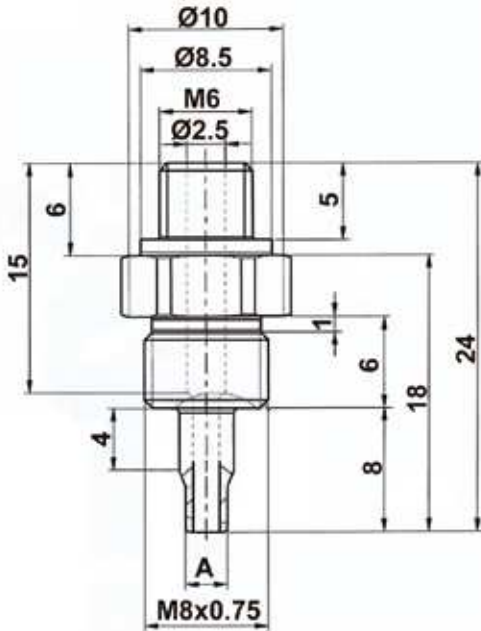

PASATABIQUES M - H Bulkhead male - female.....	4
--	----------

PASATABIQUES Bulkhead.....	4
--------------------------------------	----------

CARACTERÍSTICAS TÉCNICAS RACORES INOX

Technical data Stainless steel fitting

RACOR RECTO MACHO INOX + TUERCA + ARANDELA

Stainless steel male straight fitting + Nut + Washer

Código / Code	Ø	R (T)	A
CO-ASREC4X	4	M6	Ø2.5
CO-ASREC6X	6	M6	Ø4

RACOR CODO

Stainless steel male straight fitting + Nut + Washer

Bulkhead male - female

Código / Code	DESCRIPCIÓN / DESCRIPTION	M (M)	H (H)	Tuerca / nut
CO-ASPASM10X	Racor Pasatabiques / bulkhead	10x1.5	M6/100	M10

PASATABIQUES

Bulkhead

Código / Code	DESCRIPCIÓN / DESCRIPTION	M (M)	Tuerca / nut
CO-ASPASM1/8X	Racor Pasatabiques / bulkhead	10x1.5	M10